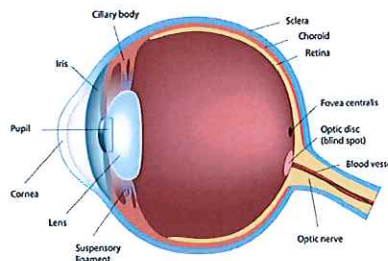

# EDC-2600

Digital Chart LCD

The EDC-2600 is a 19" digital chart LCD screen that is a must have for the office. There will be no need to move from the refractor to the projector during the refraction. In addition, this projector will automatically calibrate to the working distance in your office, thereby eliminating the need for mirror systems or technicians. Patient education is very important, therefore "The Eye" diagram is essential when explaining to the patients the findings discovered during the exam. The auto-saving mode kicks in after 10 minutes of inactivity saving you electricity.

### The EDC-2600 19" Panel

A high quality and outstanding clarity chart that will simplify the examination process.

### Vertical & Horizontal Line Isolation

This feature will allow you to show the patients exactly which line or letter you want them concentrate on, thereby providing you with more accurate results.

### "The Eye" Diagram

Whenever there is a need to explain or demonstrate something to a patient, you can easily bring up "The Eye" diagram. This will allow the patient for a better understanding of the findings.