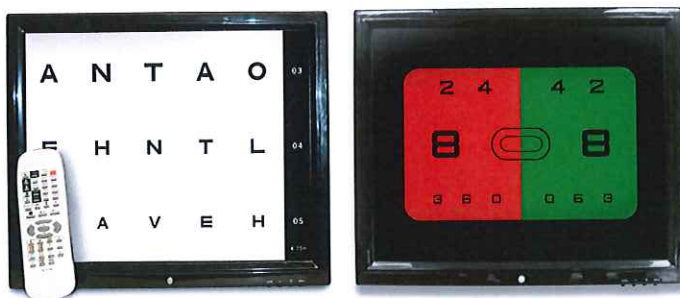

Independent Software System

Upgrading your EDC-2600 is simple since the chart software is located in an SD card. When it is time for an upgrade, simply replace the SD card for an easy and fast process.

Snellen Acuity