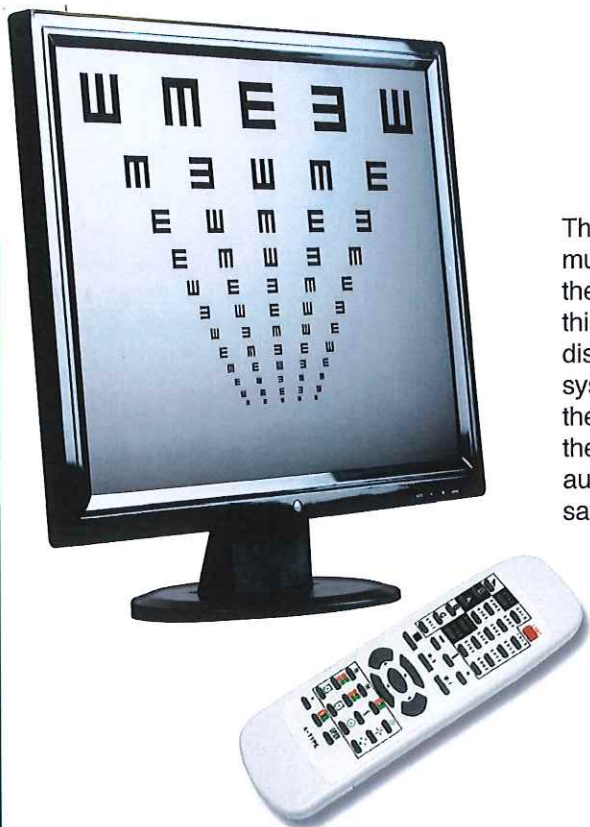

ELI  
**EZER**

# EDC-2600

Digital Chart LCD

The EDC-2600 is a 19" digital chart LCD screen that is a must have for the office. There will be no need to move from the refractor to the projector during the refraction. In addition, this projector will automatically calibrate to the working distance in your office, thereby eliminating the need for mirror systems or technicians. Patient education is very important, therefore "The Eye" diagram is essential when explaining to the patients the findings discovered during the exam. The auto-saving mode kicks in after 10 minutes of inactivity saving you electricity.

### The EDC-2600 19" Panel

A high quality and outstanding clarity chart that will simplify the examination process.

### "The Eye" Diagram

Whenever there is a need to explain or demonstrate something to a patient, you can easily bring up "The Eye" diagram. This will allow the patient for a better understanding of the findings.